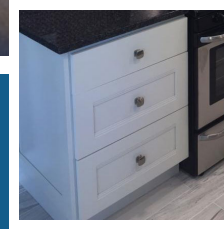

* Visit our website for details

10 x 10 Kitchen
Starting at Only \$1956.17

Vanilla Shaker Kitchen Cabinets

The Vanilla Shaker line comes standard with dovetailed drawers and undermount full extension soft close drawer glides. This feature provides a nice smooth close when the drawer is closed. The Vanilla Shaker also comes with 6 way adjustable hinges.

The Vanilla Shaker collection seamlessly mixes the traditional look of Shaker cabinetry with modern styling. These cabinets are beautifully crafted with the commitment to stability and durability that RTA Cabinet Store is known for. Whether you prefer traditional, classic design or more contemporary decor, the Vanilla Shaker line is an effortless inclusion.

The Vanilla Shaker collection is the epitome of modern style. It is one of the sleekest and most contemporary collections of all our RTA Cabinet lines. Solidly built with clean, geometric lines and a warm white tone, this line allows homeowners to truly express their design tastes. If you are going for an ultra-contemporary look or just hoping to put a modern spin on a more classic decor style, this cabinetry is for you.

Vanilla Shaker Features

- *Finish/Color: Vanilla*
- *Door Style: Flat Panel, Shaker Style*
- *Overlay: Full*
- *Sides, Top, and Bottom: 1/2" Plywood*
- *Shelves: 5/8" Plywood*
- *Assembly: Plastic Camlock*
- *Hinges: Concealed*
- *Drawer Box: 1/2" Plywood*
- *Drawer Glides: Metal Undermount - Self Closing*
- *Drawer Construction:*
- *Cabinet Style: Contemporary*