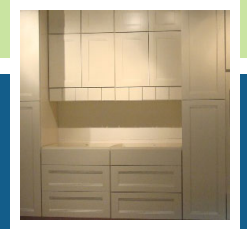

* Visit our website for details

10 x 10 Kitchen
Starting at Only \$1956.17

Vanilla Shaker Kitchen Cabinets

The Vanilla Shaker line comes standard with dovetailed drawers and undermount full extension soft close drawer glides. This feature provides a nice smooth close when the drawer is closed. The Vanilla Shaker also comes with 6 way adjustable hinges.

The Vanilla Shaker collection seamlessly mixes the traditional look of Shaker cabinetry with modern styling. These cabinets are beautifully crafted with the commitment to stability and durability that RTA Cabinet Store is known for. Whether you prefer traditional, classic design or more contemporary decor, the Vanilla Shaker line is an effortless inclusion.

The Vanilla Shaker collection is the epitome of modern style. It is one of the sleekest and most contemporary collections of all our RTA Cabinet lines. Solidly built with clean, geometric lines and a warm white tone, this line allows homeowners to truly express their design tastes. If you are going for an ultra-contemporary look or just hoping to put a modern spin on a more classic decor style, this cabinetry is for you.

Vanilla Shaker Features

- *Finish/Color: Vanilla*
- *Door Style: Flat Panel, Shaker Style*
- *Overlay: Full*
- *Sides, Top, and Bottom: 1/2" Plywood*
- *Shelves: 5/8" Plywood*
- *Assembly: Plastic Camlock*
- *Hinges: Concealed*
- *Drawer Box: 1/2" Plywood*
- *Drawer Glides: Metal Undermount - Self Closing*
- *Drawer Construction:*
- *Cabinet Style: Contemporary*