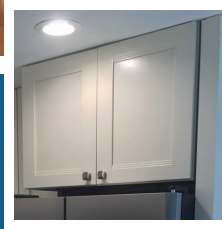

* Visit our website for details

10 x 10 Kitchen
Starting at Only \$1956.17

Vanilla Shaker Kitchen Cabinets

The Vanilla Shaker line comes standard with dovetailed drawers and undermount full extension soft close drawer glides. This feature provides a nice smooth close when the drawer is closed. The Vanilla Shaker also comes with 6 way adjustable hinges.

The Vanilla Shaker collection seamlessly mixes the traditional look of Shaker cabinetry with modern styling. These cabinets are beautifully crafted with the commitment to stability and durability that RTA Cabinet Store is known for. Whether you prefer traditional, classic design or more contemporary decor, the Vanilla Shaker line is an effortless inclusion.

The Vanilla Shaker collection is the epitome of modern style. It is one of the sleekest and most contemporary collections of all our RTA Cabinet lines. Solidly built with clean, geometric lines and a warm white tone, this line allows homeowners to truly express their design tastes. If you are going for an ultra-contemporary look or just hoping to put a modern spin on a more classic decor style, this cabinetry is for you.

Vanilla Shaker Features

- *Finish/Color: Vanilla*
- *Door Style: Flat Panel, Shaker Style*
- *Overlay: Full*
- *Sides, Top, and Bottom: 1/2" Plywood*
- *Shelves: 5/8" Plywood*
- *Assembly: Plastic Camlock*
- *Hinges: Concealed*
- *Drawer Box: 1/2" Plywood*
- *Drawer Glides: Metal Undermount - Self Closing*
- *Drawer Construction:*
- *Cabinet Style: Contemporary*