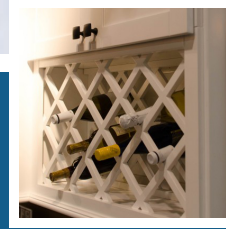

* Visit our website for details

10 x 10 Kitchen
Starting at Only \$1874.09

Traditional White Shaker Kitchen Cabinets

Constructed of maple and birch wood, the Traditional White Shaker cabinets boast full overlay, solid hardwood doors with concealed 6-way adjustable hinges. Solid wood drawer boxes feature undermount epoxy drawer glides.

Traditional Shaker cabinetry looks completely modern in a fresh white hue and beautifully crafted design. This line is versatile, working well with a number of kitchen designs. Whether you prefer a modern look or one that speaks to a time gone by, the stunning Traditional White Shaker collection is the perfect backdrop to work your own design magic on.

Shaker style cabinetry and furniture dates back to the late 1700s where it was first lauded for superior quality and functionality. While this line is perfect for dcor styles matching that time period, with the Traditional White Shaker kitchen cabinet collection, you are not tied to a historical interior dcor style. The bright white color makes this line a vibrant option for many personalities and tastes. Plus, the sleek, simplistic design works well with contemporary style trends.

Traditional White Shaker Features

- *Finish/Color: White Painted*
- *Door Style: Flat Panel, Shaker Style*
- *Overlay: Full*
- *Sides, Top, and Bottom: 1/2" Plywood*
- *Assembly: Metal Clip Lock*
- *Hinges: Concealed*
- *Drawer Glides: Euro-epoxy Undermount*
- *Drawer Construction:*