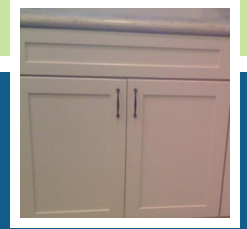

* Visit our website for details

10 x 10 Kitchen
Starting at Only \$1874.09

Traditional White Shaker Kitchen Cabinets

Constructed of maple and birch wood, the Traditional White Shaker cabinets boast full overlay, solid hardwood doors with concealed 6-way adjustable hinges. Solid wood drawer boxes feature undermount epoxy drawer glides.

Traditional Shaker cabinetry looks completely modern in a fresh white hue and beautifully crafted design. This line is versatile, working well with a number of kitchen designs. Whether you prefer a modern look or one that speaks to a time gone by, the stunning Traditional White Shaker collection is the perfect backdrop to work your own design magic on.

Shaker style cabinetry and furniture dates back to the late 1700s where it was first lauded for superior quality and functionality. While this line is perfect for dcor styles matching that time period, with the Traditional White Shaker kitchen cabinet collection, you are not tied to a historical interior dcor style. The bright white color makes this line a vibrant option for many personalities and tastes. Plus, the sleek, simplistic design works well with contemporary style trends.

Traditional White Shaker Features

- *Finish/Color: White Painted*
- *Door Style: Flat Panel, Shaker Style*
- *Overlay: Full*
- *Sides, Top, and Bottom: 1/2" Plywood*
- *Assembly: Metal Clip Lock*
- *Hinges: Concealed*
- *Drawer Glides: Euro-epoxy Undermount*
- *Drawer Construction:*