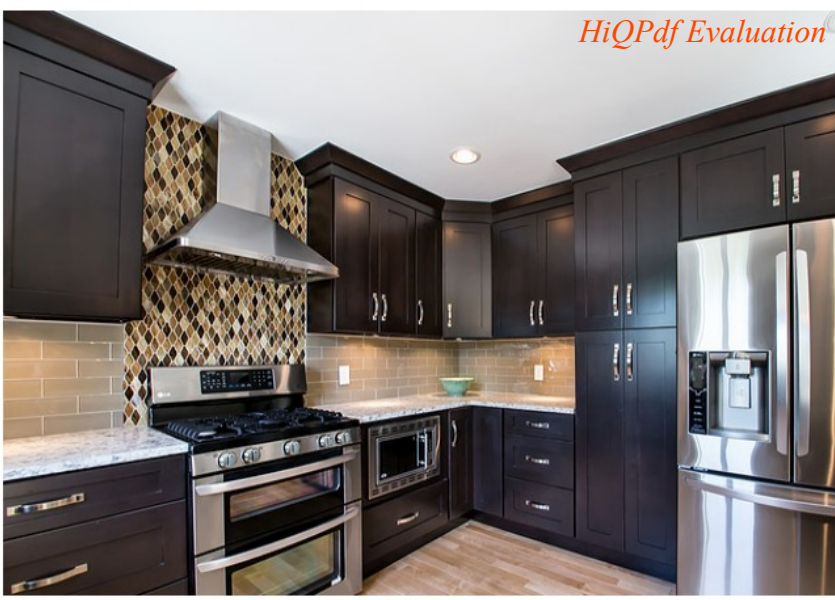

### Why Choose RTA Cabinet Store?

- Lowest Price Guarantee\*
- Easy to Assemble Cabinets
- Large In-Stock Selection
- Solid Wood Face Frames & Doors
- Strong 1/2" Plywood Sides
- Fast Shipping Times
- In-Store Pick-Up Available
- Truck Terminal Pick-Up Available
- Free Online Kitchen Design Tool

\* Visit our website for details

**Basic Kitchen**  
Starting at Only \$2,041.00

### Sable Shaker Kitchen Cabinets

The Sable Shaker kitchen cabinet line has a rich espresso finish with full-extension, soft-closing drawers.

#### Sable Shaker Kitchen Cabinets Features

- *Overlay: Full*
- *Shelves: 3/4" Plywood*
- *Hinges: Concealed with Soft Close*
- *Cabinet Box Construction: Framed*

[www.rtacabinetstore.com](http://www.rtacabinetstore.com)  
P.800.580.5535 F.215-392-5466