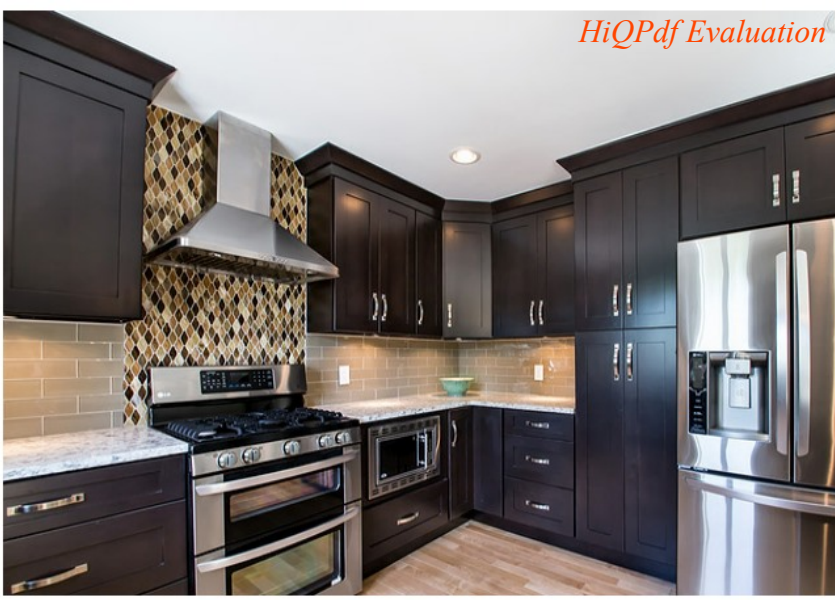

Why Choose RTA Cabinet Store?

- Lowest Price Guarantee*
- Easy to Assemble Cabinets
- Large In-Stock Selection
- Solid Wood Face Frames & Doors
- Strong 1/2" Plywood Sides
- Fast Shipping Times
- In-Store Pick-Up Available
- Truck Terminal Pick-Up Available
- Free Online Kitchen Design Tool

* Visit our website for details

Basic Kitchen
Starting at Only \$2,041.00

Sable Shaker Kitchen Cabinets

The Sable Shaker kitchen cabinet line has a rich espresso finish with full-extension, soft-closing drawers.

Sable Shaker Kitchen Cabinets Features

- *Overlay: Full*
- *Shelves: 3/4" Plywood*
- *Hinges: Concealed with Soft Close*
- *Cabinet Box Construction: Framed*

www.rtacabinetstore.com
P.800.580.5535 F.215-392-5466