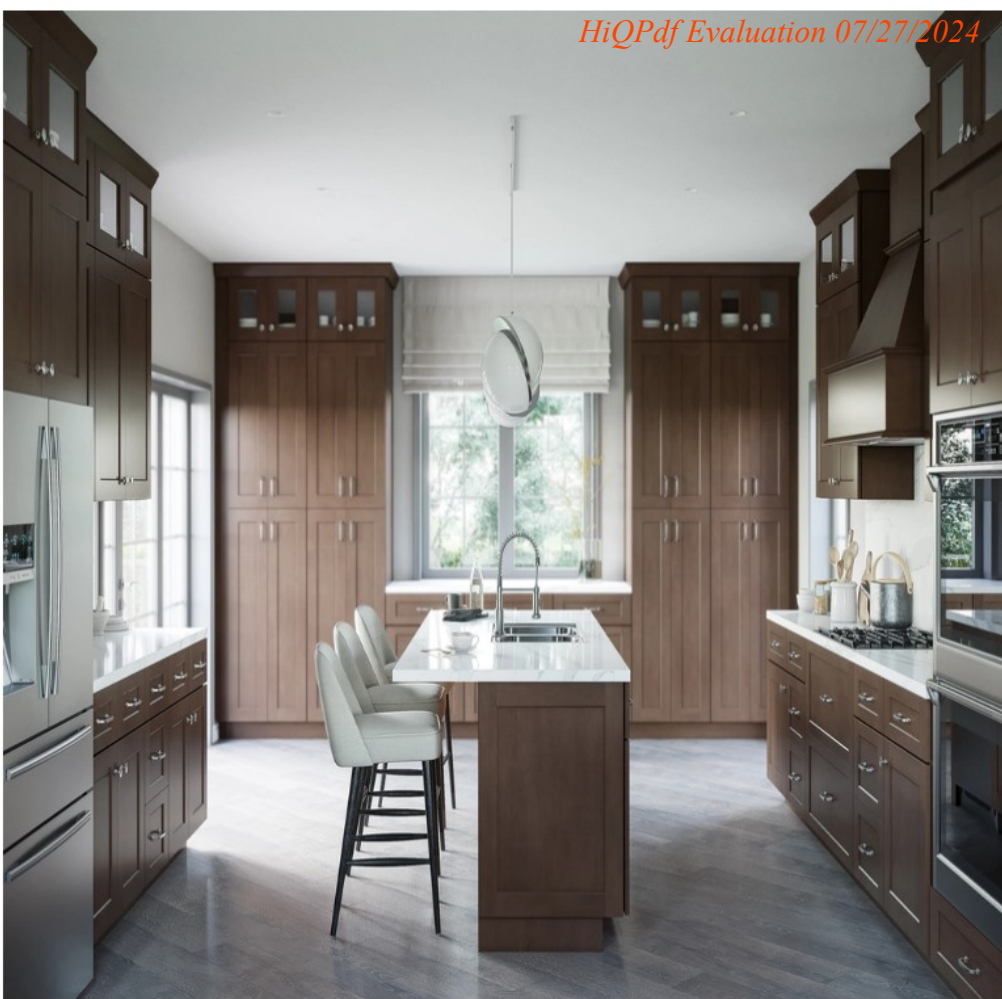

Why Choose RTA Cabinet Store?

- Lowest Price Guarantee*
- Easy to Assemble Cabinets
- Large In-Stock Selection
- Solid Wood Face Frames & Doors
- Strong 1/2" Plywood Sides
- Fast Shipping Times
- In-Store Pick-Up Available
- Truck Terminal Pick-Up Available
- Free Online Kitchen Design Tool

* Visit our website for details

Basic Kitchen
Starting at Only \$2,266.00

Grizzly Shaker Kitchen Cabinets

Indulge in the rustic charm of the Grizzly Shaker, whose rich medium brown hue is a tapestry of nature with the wood grains in its door pattern. Its sophisticated tone acts as a bridge, blending seamlessly with various décor styles and color palettes. It's no surprise that the Grizzly Shaker's refined appeal makes it a cherished addition to any living space.

Grizzly Shaker Kitchen Cabinets Features

- *Face Frame: Solid Wood*
- *Overlay: Full*
- *Shelves: 3/4" Plywood*
- *Hinges: Concealed with Soft Close*
- *Cabinet Box Construction: Framed*

www.rtacabinetstore.com
P.800.580.5535 F.215-392-5466