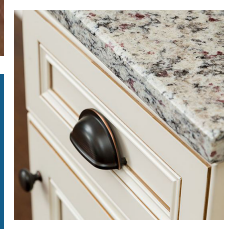

Why Choose RTA Cabinet Store?

- Lowest Price Guarantee*
- Easy to Assemble Cabinets
- Large In-Stock Selection
- Solid Wood Face Frames & Doors
- Strong 1/2" Plywood Sides
- Fast Shipping Times
- In-Store Pick-Up Available
- Truck Terminal Pick-Up Available
- Free Online Kitchen Design Tool

* Visit our website for details

10 x 10 Kitchen
Starting at Only \$1966.00

Cambridge White Kitchen Cabinets

The Cambridge White Cabinets are a beautiful hand painted antique white with a rich golden brown accent around the features of the door. A shaker style door with flat panel is accented by an applied cove molding to enhance the features of the cabinet. Combine this with the Cambridge Chocolate to make an accent island or featured area in your kitchen!

Cambridge White Features

- *Finish/Color: Antique White*
- *Door Style: Regular Raised*
- *Overlay: Full*
- *Sides, Top, and Bottom: 1/2" Plywood*
- *Assembly: Metal Clip Lock*
- *Hinges: Concealed with Soft Close*
- *Drawer Glides: Soft-Closing Undermount*
- *Cabinet Box Construction: Framed*
- *Cabinet Style: Traditional*