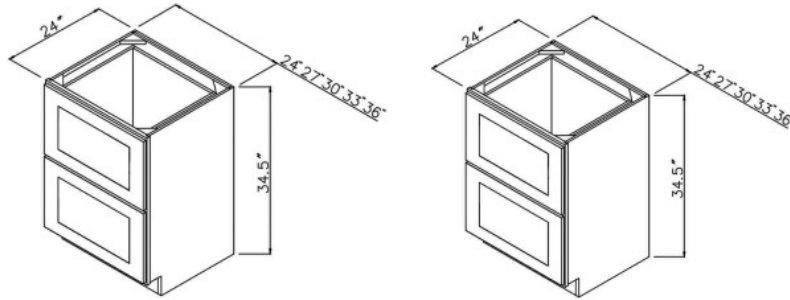

## Sage Green Shaker 24" 2 Drawer Base Cabinet Price List