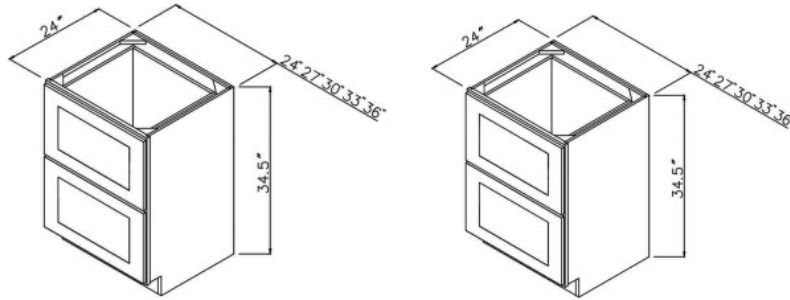

RTA

CABINET STORE

March 17, 2026

Sage Green Shaker 24" 2 Drawer Base Cabinet Price List

Sink base		
Model #	Item	Price
WSM-FSB36	Sage Green Shaker Farm Sink Base Cabinet - 36" W	\$615.41
WSM-SB48	Sage Green Shaker Sink Base Cabinet w/ CS - 48" W	\$680.28
WSM-SB42	Sage Green Shaker Sink Base Cabinet w/ CS - 42" W	\$587.50
WSM-SB36	Sage Green Shaker Sink Base Cabinet - 36" W	\$512.09
WSM-SB33	Sage Green Shaker Sink Base Cabinet - 33" W	\$498.52
WSM-SB30	Sage Green Shaker Sink Base Cabinet - 30" W	\$470.64
WSM-CSF42	Sage Green Shaker Corner Sink Front for 42" Space - 27" W	\$261.69
WSM-VSBOS36	Sage Green Shaker Open Shelf Vanity Sink Base - 36" W	\$1,026.44
WSM-VSBDR36	Sage Green Shaker Vanity Sink Base Right Drawer Stacking Cabinet - 36" W	\$772.29
WSM-VSBDR30	Sage Green Shaker Vanity Sink Base Right Drawer Stacking Cabinet - 30" W	\$653.86
WSM-VSBDL36	Sage Green Shaker Vanity Sink Base Left Drawer Stacking Cabinet - 36" W	\$772.29
WSM-VSBDL30	Sage Green Shaker Vanity Sink Base Left Drawer Stacking Cabinet - 30" W	\$653.86
WSM-VSB48	Sage Green Shaker Vanity Sink Base - 48" W	\$869.58
WSM-VSB42	Sage Green Shaker Vanity Sink Base - 42" W	\$778.33
WSM-VSB36	Sage Green Shaker Vanity Sink Base - 36" W	\$702.90