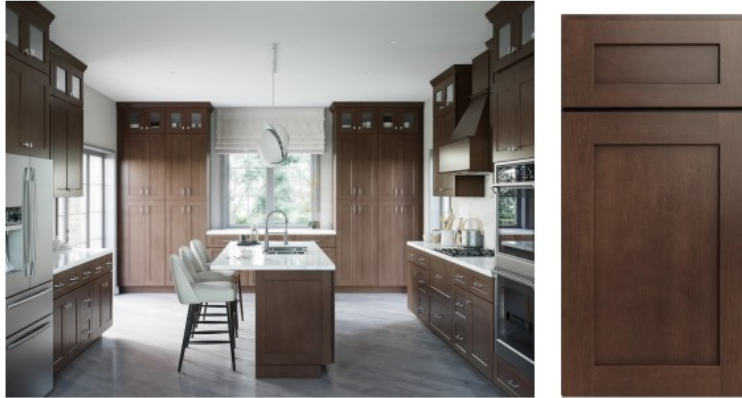

### Sink base

Model #	Item	Price
SK-CSF42	Grizzly Shaker Corner Sink Front for 42" Space - 27" W	\$165.40
SK-FSB36	Grizzly Shaker Farm Sink Base Cabinet - 36" W	\$388.96
SK-SB30	Grizzly Shaker Sink Base Cabinet - 30" W	\$297.46
SK-SB33	Grizzly Shaker Sink Base Cabinet - 33" W	\$315.09
SK-SB36	Grizzly Shaker Sink Base Cabinet - 36" W	\$323.67
SK-SB42	Grizzly Shaker Sink Base Cabinet w/ Center Stile - 42" W	\$371.33
SK-SB48	Grizzly Shaker Sink Base Cabinet w/ Center Stile - 48" W	\$429.97
SK-VSB36	Grizzly Shaker Vanity Sink Base - 36" W	\$444.27
SK-VSB42	Grizzly Shaker Vanity Sink Base - 42" W	\$491.94
SK-VSB48	Grizzly Shaker Vanity Sink Base - 48" W	\$549.62
SK-VSBDL30	Grizzly Shaker Vanity Sink Base Left Drawer Stacking Cabinet - 30" W	\$413.28
SK-VSBDL36	Grizzly Shaker Vanity Sink Base Left Drawer Stacking Cabinet - 36" W	\$488.13
SK-VSBDL30	Grizzly Shaker Vanity Sink Base Right Drawer Stacking Cabinet - 30" W	\$413.28
SK-VSBDL36	Grizzly Shaker Vanity Sink Base Right Drawer Stacking Cabinet - 36" W	\$488.13