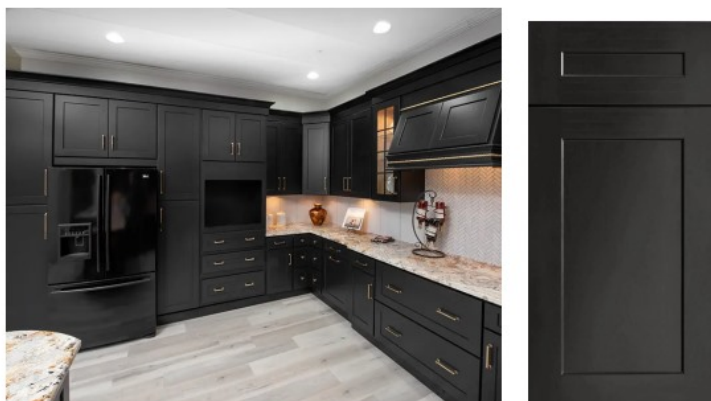

RTA

CABINET STORE

June 03, 2026

Onyx Black Shaker Kitchen Cabinets Price List

Sink base		
Model #	Item	Price
SB-VS33	Black Shaker Vanity Sink Base Cabinet - 33"W X 21"D X 34-1/2"H	\$367.55
SB-FSB30	Black Shaker Farm Sink Base Cabinet - 30"W x 34-1/2"H x 24"D	\$350.52
SB-SBF4242	Black Shaker Corner Sink Front Floor - 42"W X 42"W X 23-1/4"D	\$80.89
SB-VSD48	Black Shaker Vanity Sink Combo Base Cabinet - 48"W X 21"D X 34-1/2"H	\$630.64
SB-V3621DL	Black Shaker Vanity Sink Base - 36"W X 21"D X 34-1/2"H (Left)	\$581.20
SB-V3621DR	Black Shaker Vanity Sink Base - 36"W X 21"D X 34-1/2"H (Right)	\$581.20
SB-VSD42	Black Shaker Vanity Sink Combo Base Cabinet - 42"W X 21"D X 34-1/2"H	\$574.71
SB-V3021DL	Black Shaker Vanity Sink Base - 30"W X 21"D X 34-1/2"H (Left)	\$524.78
SB-V3021DR	Black Shaker Vanity Sink Base - 30"W X 21"D X 34-1/2"H (Right)	\$524.78
SB-VSD36	Black Shaker Vanity Sink Combo Base Cabinet - 36"W X 21"D X 34-1/2"H	\$518.29
SB-VS36	Black Shaker Vanity Sink Base Cabinet - 36"W X 21"D X 34-1/2"H	\$410.93
SB-VS27	Black Shaker Vanity Sink Base Cabinet - 27"W X 21"D X 34-1/2"H	\$334.54
SB-VS24	Black Shaker Shaker Vanity Sink Base Cabinet - 24"W X 21"D X 34-1/2"H	\$311.07
SB-DCSF42	Black Shaker Corner Sink Base Front - 26-1/4"W X 30"H	\$177.76
SB-FSB36	Black Shaker Farm Sink Base 36"	\$425.92
SB-SB36	Black Shaker Sink Base - 36"W X 24"D X 34-1/2"H-2 False Drawers	\$425.92
SB-SB33	Black Shaker Sink Base - 33"W X 24"D X 34-1/2"H-2 False Drawers	\$419.92