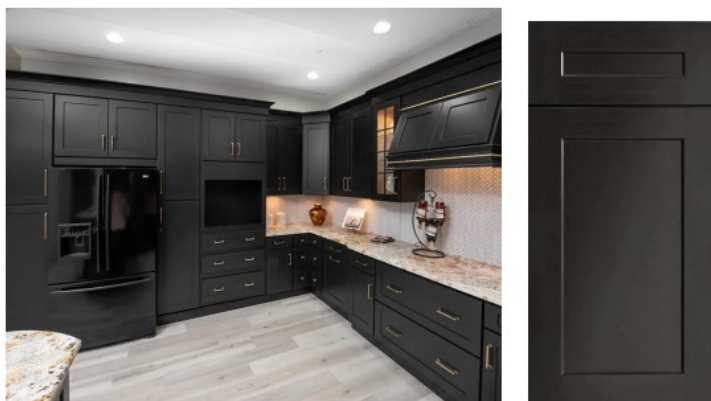

RTA

CABINET STORE

April 19, 2026

Onyx Black Shaker Kitchen Cabinets Price List

Sink base

Model #	Item	Price
SB-VS33	Black Shaker Vanity Sink Base Cabinet - 33"W X 21"D X 34-1/2"H	\$356.84
SB-FSB30	Black Shaker Farm Sink Base Cabinet - 30"W x 34-1/2"H x 24"D	\$340.31
SB-SBF4242	Black Shaker Corner Sink Front Floor - 42"W X 42"W X 23-1/4"D	\$78.53
SB-VSD48	Black Shaker Vanity Sink Combo Base Cabinet - 48"W X 21"D X 34-1/2"H	\$612.27
SB-V3621DL	Black Shaker Vanity Sink Base - 36"W X 21"D X 34-1/2"H (Left)	\$564.28
SB-V3621DR	Black Shaker Vanity Sink Base - 36"W X 21"D X 34-1/2"H (Right)	\$564.28
SB-VSD42	Black Shaker Vanity Sink Combo Base Cabinet - 42"W X 21"D X 34-1/2"H	\$557.97
SB-V3021DL	Black Shaker Vanity Sink Base - 30"W X 21"D X 34-1/2"H (Left)	\$509.49
SB-V3021DR	Black Shaker Vanity Sink Base - 30"W X 21"D X 34-1/2"H (Right)	\$509.49
SB-VSD36	Black Shaker Vanity Sink Combo Base Cabinet - 36"W X 21"D X 34-1/2"H	\$503.20
SB-VS36	Black Shaker Vanity Sink Base Cabinet - 36"W X 21"D X 34-1/2"H	\$398.96
SB-VS27	Black Shaker Vanity Sink Base Cabinet - 27"W X 21"D X 34-1/2"H	\$324.80
SB-VS24	Black Shaker Shaker Vanity Sink Base Cabinet - 24"W X 21"D X 34-1/2"H	\$302.01
SB-DCSF42	Black Shaker Corner Sink Base Front - 26-1/4"W X 30"H	\$172.58
SB-FSB36	Black Shaker Farm Sink Base 36"	\$413.51
SB-SB36	Black Shaker Sink Base - 36"W X 24"D X 34-1/2"H-2 False Drawers	\$413.51
SB-SB33	Black Shaker Sink Base - 33"W X 24"D X 34-1/2"H-2 False Drawers	\$407.70