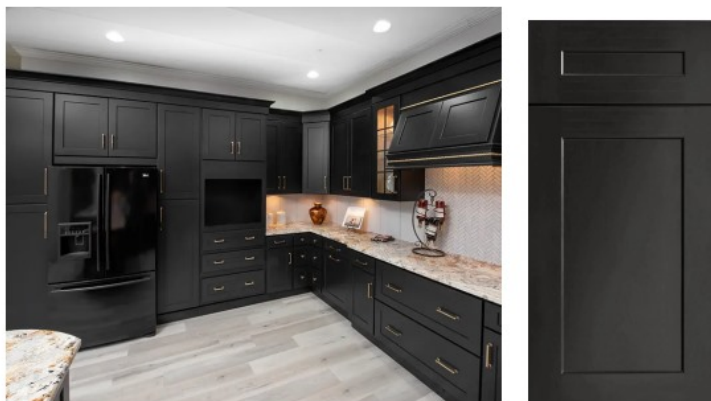

RTA

CABINET STORE

March 15, 2025

Onyx Black Shaker Kitchen Cabinets Price List

Sink base		
Model #	Item	Price
SB-FSB36	Black Shaker Farm Sink Base 36"	\$502.19
SB-SB36	Black Shaker Sink Base - 36"W X 24"D X 34-1/2"H-2 False Drawers	\$502.19
SB-SB33	Black Shaker Sink Base - 33"W X 24"D X 34-1/2"H-2 False Drawers	\$495.12
SB-DCSF42	Black Shaker Corner Sink Base Front - 26-1/4"W X 30"H	\$209.59
SB-SBF4242	Black Shaker Corner Sink Front Floor - 42"W X 42"W X 23-1/4"D	\$95.37
SB-VSD48	Black Shaker Vanity Sink Combo Base Cabinet - 48"W X 21"D X 34-1/2"H	\$743.57
SB-V3621DL	Black Shaker Vanity Sink Base - 36"W X 21"D X 34-1/2"H (Left)	\$685.28
SB-V3621DR	Black Shaker Vanity Sink Base - 36"W X 21"D X 34-1/2"H (Right)	\$685.28
SB-VSD42	Black Shaker Vanity Sink Combo Base Cabinet - 42"W X 21"D X 34-1/2"H	\$677.63
SB-V3021DL	Black Shaker Vanity Sink Base - 30"W X 21"D X 34-1/2"H (Left)	\$618.75
SB-V3021DR	Black Shaker Vanity Sink Base - 30"W X 21"D X 34-1/2"H (Right)	\$618.75
SB-VSD36	Black Shaker Vanity Sink Combo Base Cabinet - 36"W X 21"D X 34-1/2"H	\$611.10
SB-VS36	Black Shaker Vanity Sink Base Cabinet - 36"W X 21"D X 34-1/2"H	\$484.52
SB-VS27	Black Shaker Vanity Sink Base Cabinet - 27"W X 21"D X 34-1/2"H	\$394.45
SB-VS24	Black Shaker Shaker Vanity Sink Base Cabinet - 24"W X 21"D X 34-1/2"H	\$366.78
SB-FSB30	Black Shaker Farm Sink Base Cabinet - 30"W x 34-1/2"H x 24"D	\$413.29